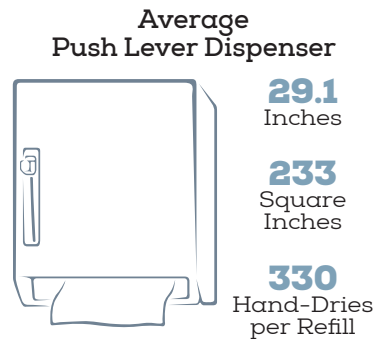

VONDREHLE

HIGH CAPACITY

Natural
1,000' /// 6 Rolls

Item #813-NP
Hardwound Towels

THE HIGH PERFORMANCE, VERSATILE, COST-EFFECTIVE SOLUTION.

- ✓ Highest Capacity
- ✓ Reliable
- ✓ Innovative

von Drehle's **Preserve HC™ High Capacity Hardwound Roll Towels** are available in **White** or **Natural**, and are an excellent choice to reduce maintenance demands and the possibility of run-outs.

Average Use per Hand Dry:

www.vondrehle.com

IT'S YOUR CHOICE.

von Drehle's High Capacity roll towels reduce refills and maintenance demands by 25% over standard 800' roll towels.

- Cost Effective
- Reliable & Durable
- Sanitary & Hygienic