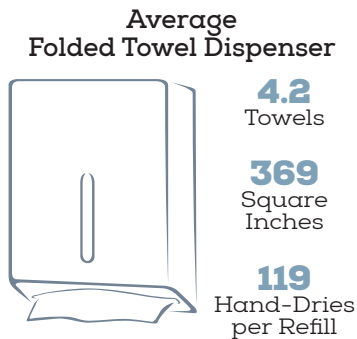

Average Use per Hand Dry:

www.vondrehle.com

IT'S YOUR CHOICE.

von Drehle's High Capacity roll towels reduce refills and maintenance demands by 25% over standard 800' roll towels.

- Cost Effective
- Reliable & Durable
- Sanitary & Hygienic

von Drehle Item #: **813-NP**

Plies: **1**

Basis Weight Target: **21**

Roll Width: **7.9 inches**

Roll Diameter: **8.0**

Core Size: **core plug / 1.25 inches**

Feet per Roll: **1,000**

Rolls per Case: **6**