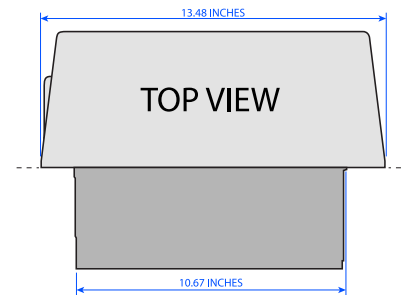

Hands-free - sanitary and hygienic

Fully Programmable

- "Hidden" or "Exposed" mode
- Time delay: 0.5, 1, or 3 seconds
- Towel length: 8, 10, or 12 inches

High Capacity - up to 1,000 feet of toweling

Long Battery Life - 150K cycles on 4 "D" batteries

Stub Roll Feature - to reduce waste and run-outs

LED Refill Indicator - for easy maintenance

*Fits Most Recessed Wall Applications
Requires four "D" batteries - included
Shown with optional stainless steel shroud*

Item #:	R8800EP
Brand:	Transcend®
Color:	■ -Stainless Finish

Height:	16.68 inches
Width:	13.48 inches
Depth:	9.34 inches

Units per Case:	1
Cases per Pallet:	72
Case Cube:	1.304
Shipping Weight:	7 lbs.

For use with:

813-BP/NP/TP, 880-BP/NP/TP, 88012-BP/NP, T60-BP/NP/TP

VONDREHLE
CORPORATION

INTEGRITY IS OUR
MOST IMPORTANT
ASSET.

T. 800-438-3631
www.vondrehle.com