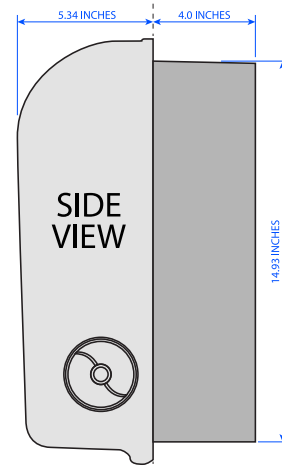

### Controlled-Use Recessed Electronic Roll Towel Dispenser

**Hands-free** - sanitary and hygienic

**Fully Programmable**

- "Hidden" or "Exposed" mode
- Time delay: 0.5, 1, or 3 seconds
- Towel length: 8, 10, or 12 inches

*Fits Most Recessed Wall Applications  
Requires four "D" batteries - included  
Shown with optional stainless steel shroud*

Item #:	R8800EP
Brand:	Transcend®
Color:	■ -Stainless Finish

Height:	16.68 inches
Width:	13.48 inches
Depth:	9.34 inches