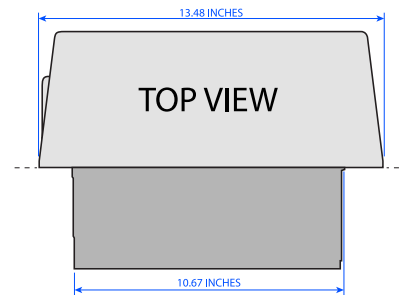

Hands-free - sanitary and hygienic

Fully Programmable

- "Hidden" or "Exposed" mode
- Time delay: 0.5, 1, or 3 seconds
- Towel length: 8, 10, or 12 inches

High Capacity - up to 800 feet of toweling

Long Battery Life - 150K cycles on 4 "D" batteries

Stub Roll Feature - to reduce waste and run-outs

LED Refill Indicator - for easy maintenance

*Fits Most Recessed Wall Applications
Requires four "D" batteries - included
Shown with optional stainless steel shroud*

Item #:	R8870EP
Brand:	Transcend®
Color:	■ -Stainless Finish

Height:	16.68 inches
Width:	13.48 inches
Depth:	9.34 inches

Units per Case:	1
Cases per Pallet:	72
Case Cube:	1.304
Shipping Weight:	7 lbs.

For use with:

7823-B, 788-N, 727T, 725B/N

VONDREHLE
CORPORATION

INTEGRITY IS OUR
MOST IMPORTANT
ASSET.

T. 800-438-3631
www.vondrehle.com