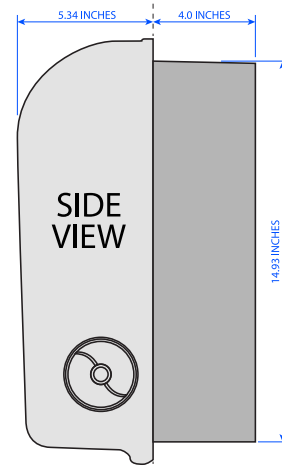

### Controlled-Use Recessed Electronic Roll Towel Dispenser

**Hands-free** - sanitary and hygienic

**Fully Programmable**

- "Hidden" or "Exposed" mode
- Time delay: 0.5, 1, or 3 seconds
- Towel length: 8, 10, or 12 inches